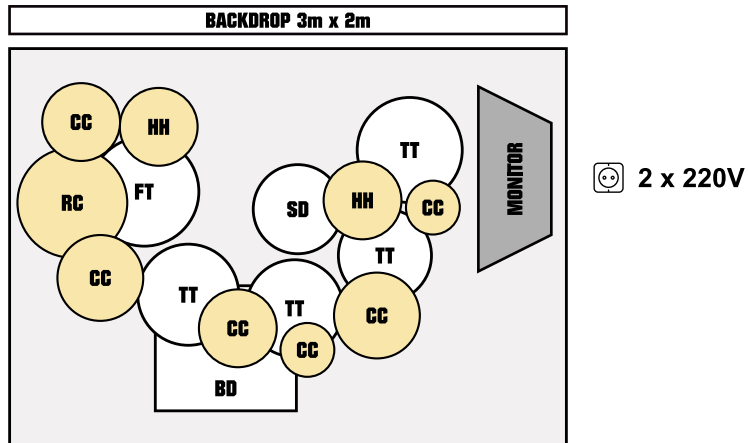

# STAGERIDER

**SOUND FX  
BG VOCALS**

- ⊞ 2 x 220V
- ⊞ 2 x XLR OUT

**MONITOR**

**GUITAR 1**

- ⊞ 1 x 220V
- ⊞ 2.4 GHz
- ⊞ 1 x XLR OUT

**MONITOR**

**VOCALS**

## MINIMUM BACKLINE SPECIFICATION

**Guitars:** 2x 4x10 Guitar Cab 300W 8/16 Ω

**Bass:** 1x 4x10 Bass Cab

## INFO SOUND FX

Zoom LiveTrak L-12: left and right channel -> either 2 x XLR or 2 x TRS Jack (6.3 mm / 1/4")